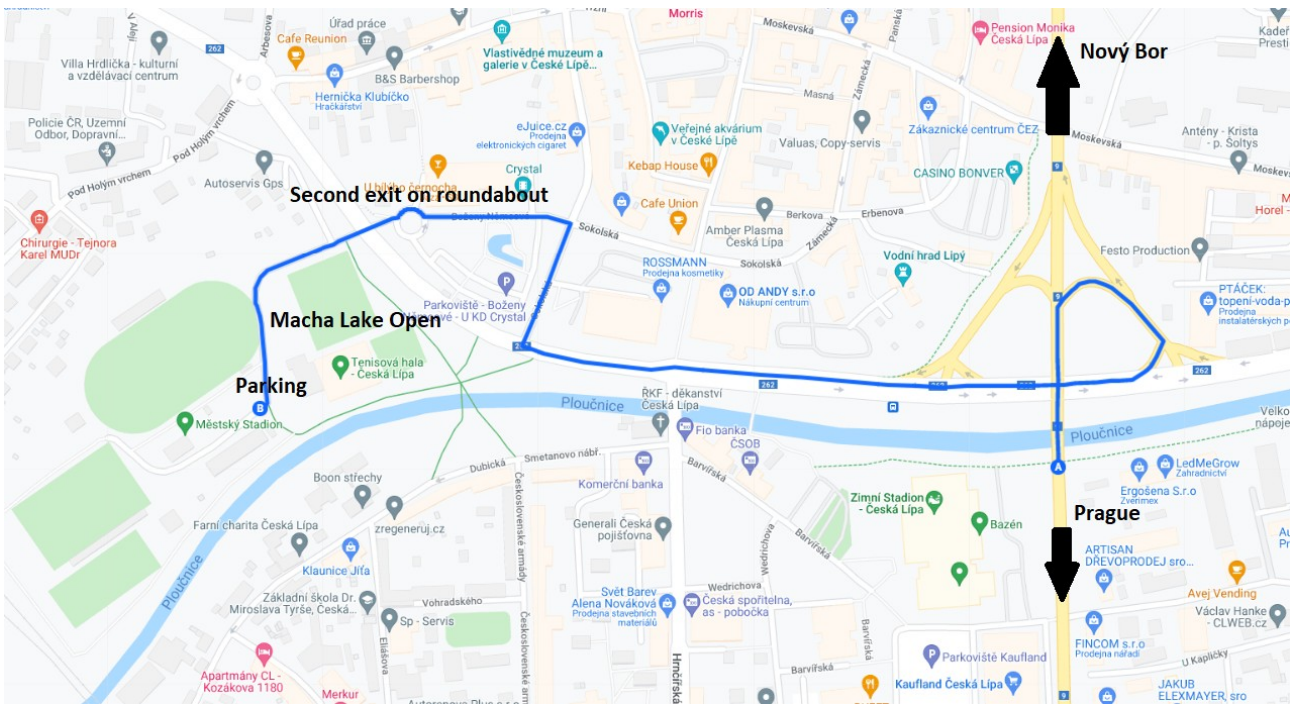

How do you get to the Macha Lake Open?

You can choose road 1 until wednesday (15.6).
Since thursday (16.6.) you have to use road 2.

Road 1

Road 2